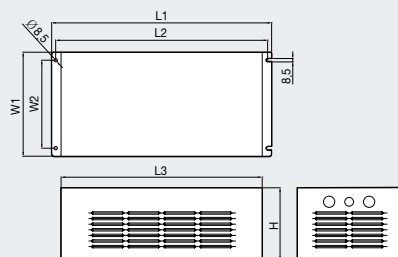

Set Type MCRF-ST (IP00)

Characteristics

Temperature range	-55°C~200°C
Insulation resistance	Over 20MΩ
Dielectric strength	AC 2,500V / 1 Min
Temperature coefficient	±260 ppm / °C max
Resistor wattage range	12 ~ 60[kW]
Built-in thermostat sensor	B Contact

Dimensions [mm]

Model	L1±2	L2±2	L3±2	W1±2	W2±2	H±2
MCRF-ST 1.2kW	550	525-537	503	180	140	126
MCRF-ST 1.6kW						
MCRF-ST 2kW						
MCRF-ST 2.4kW						
MCRF-ST 3.2kW	550	525-537	503	260	220	126
MCRF-ST 3.6kW						
MCRF-ST 4kW	550	525-537	503	180	140	182
MCRF-ST 4.8kW						
MCRF-ST 5kW	550	525-537	503	260	220	182
MCRF-ST 6kW						
MCRF-ST 6.4kW						
MCRF-ST 7.2kW						
MCRF-ST 7.5kW	550	525-537	503	260	220	252
MCRF-ST 10kW