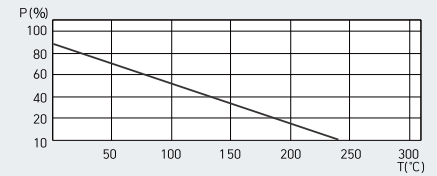

Power Derating Curve

[NOTE] Thermostat sensor included types use 0.5mm² silicone asbestos wire.