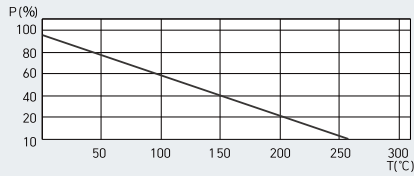

Power Derating Curve

[NOTE] Thermostat sensor included types use 0.5mm² silicone asbestos wire.